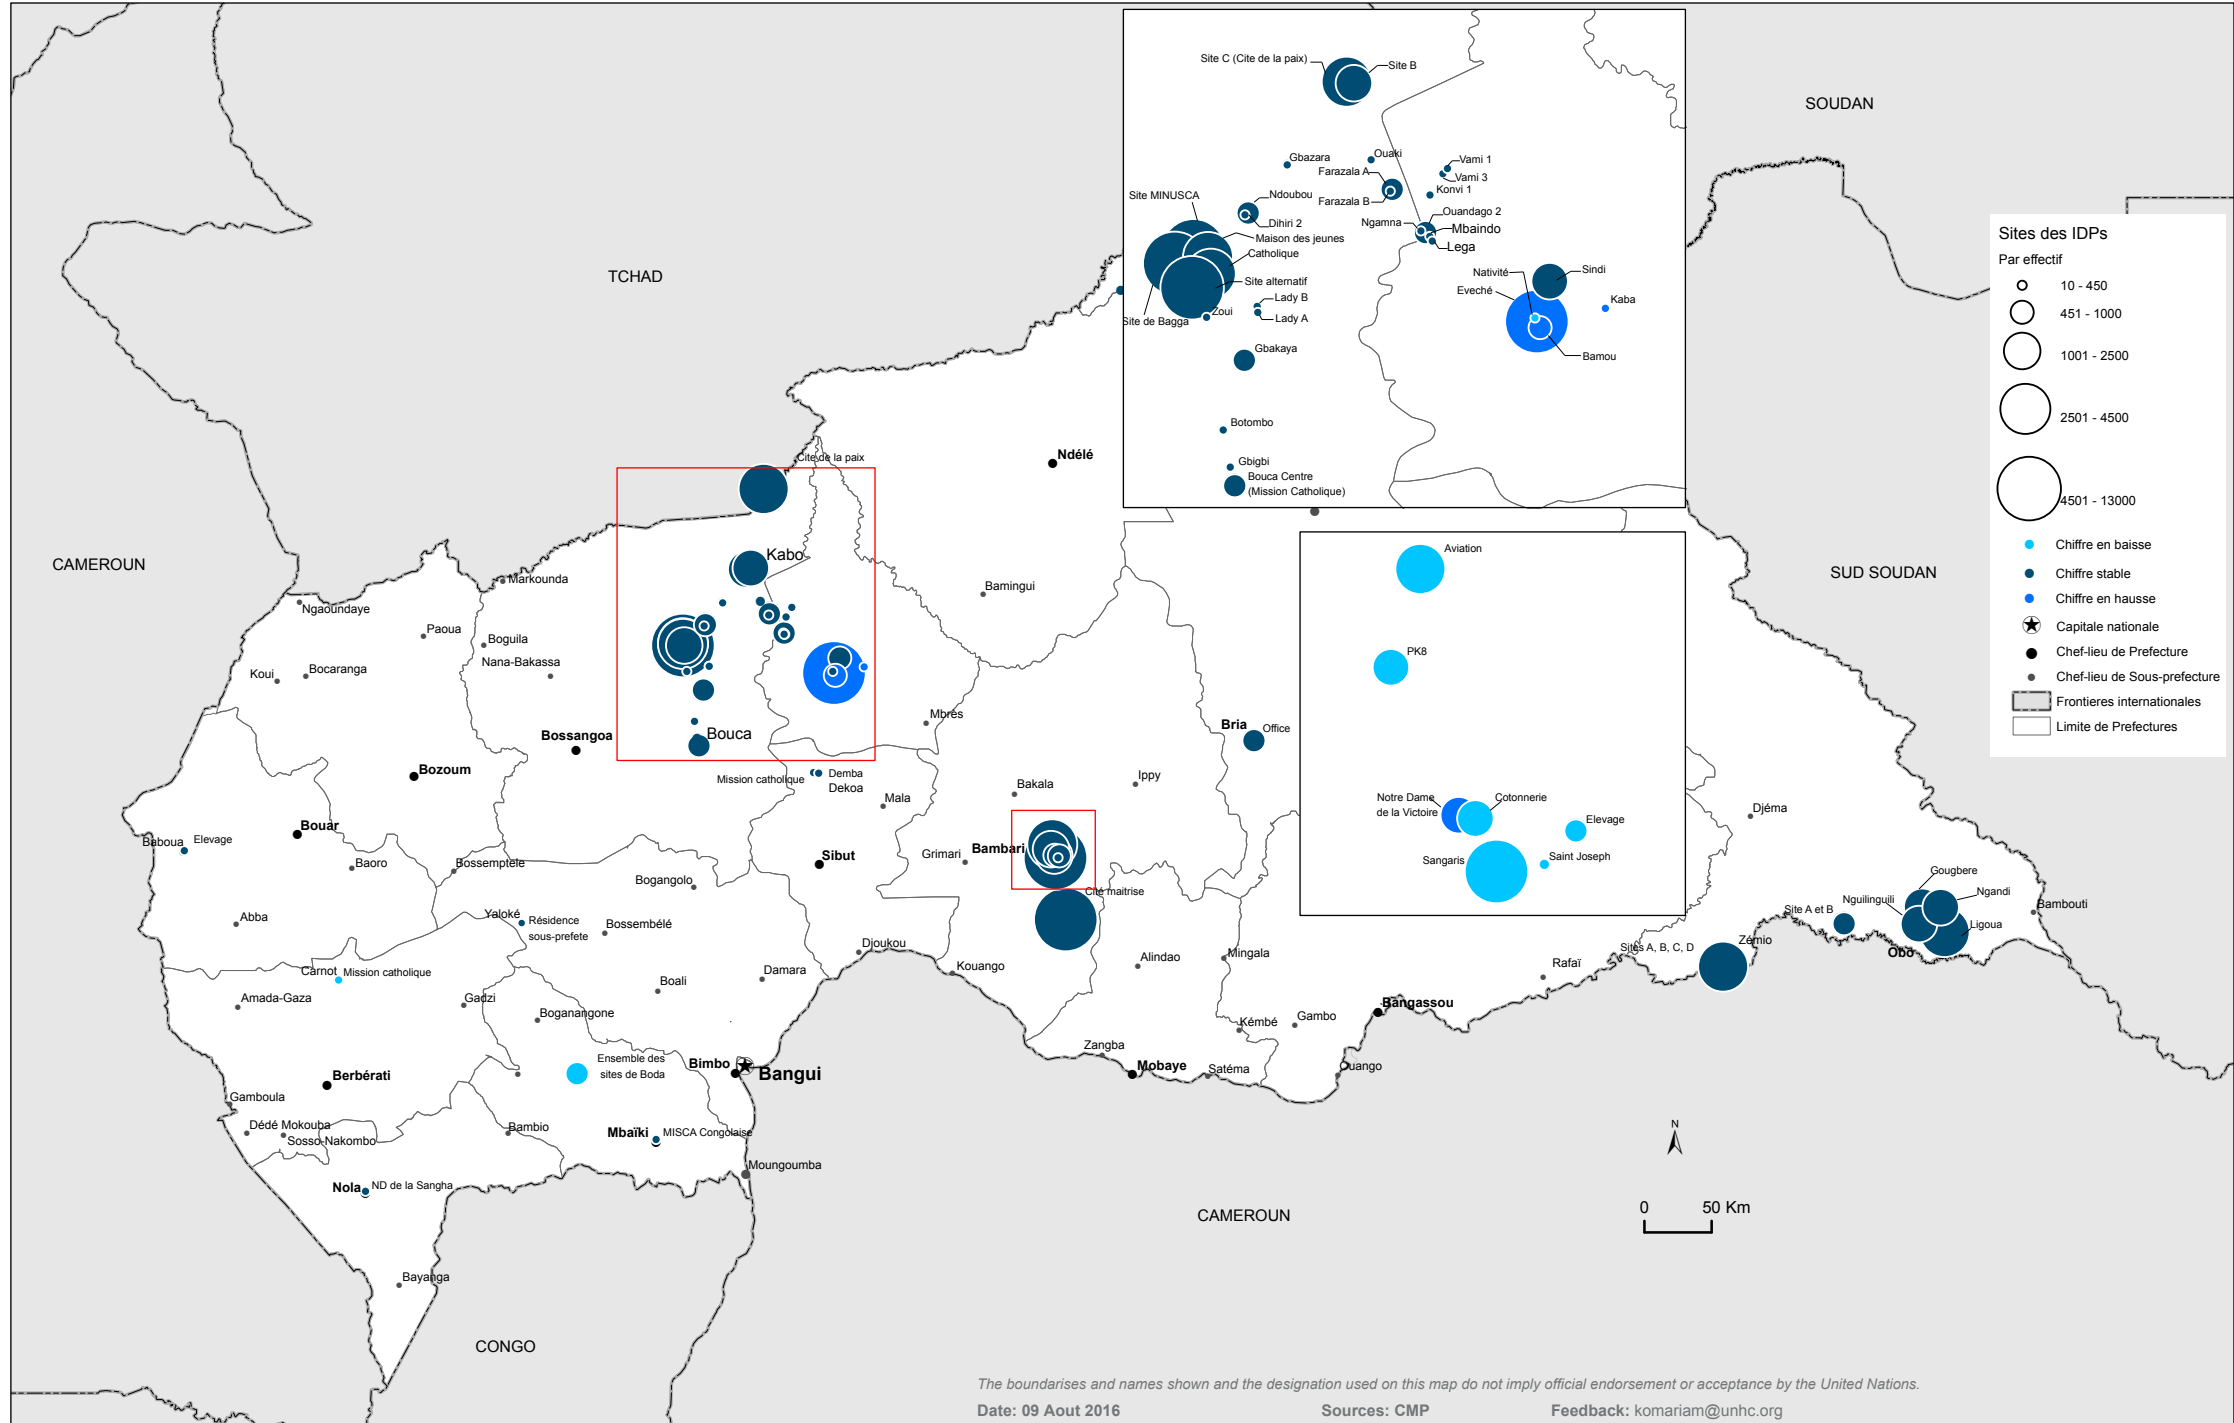

SITES DES PERSONNES DEPLACEES INTERNES (PDI) HORS DE BANGUI

Au 31 Juillet 2016

The boundaries and names shown and the designation used on this map do not imply official endorsement or acceptance by the United Nations.